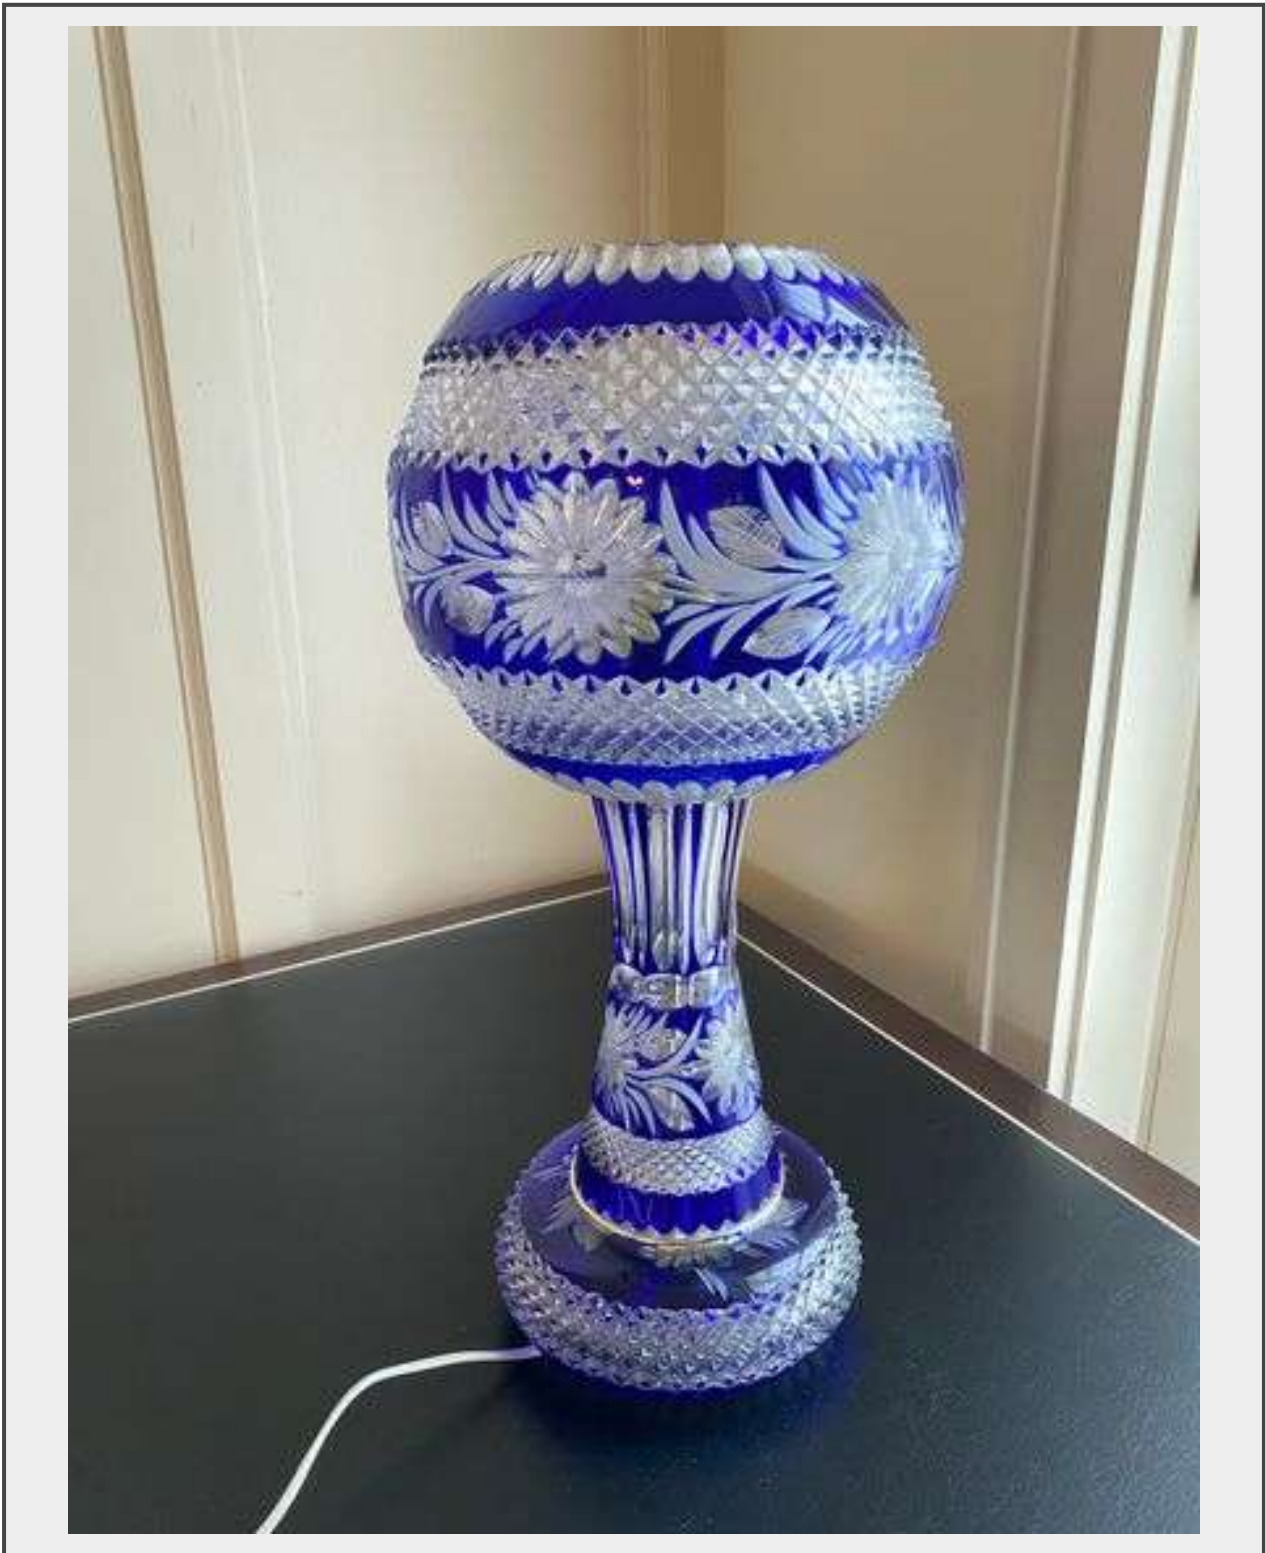

**Sale Name:** The Estate of Pearl Diamond - Uniques, Antiques, Sterling + More!

**LOT 188 - Cobalt Blue Cut to Clear Crystal Lamp**

**Description**

16.5" tall

Bowl 8" diameter

No chips/cracks

**Quantity: 1**